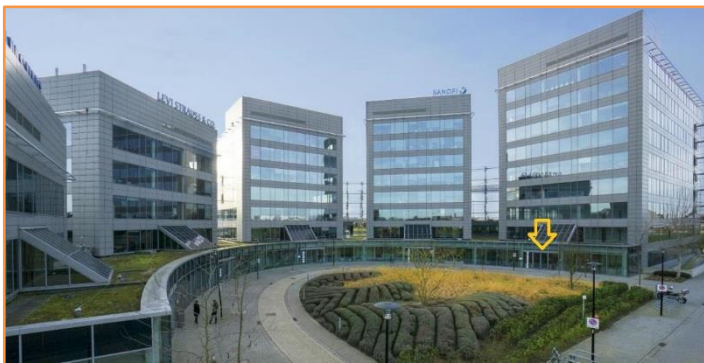

Business Centre MC-Square
 Airport Plaza - Leonardo Da Vincilaan 19
 1831 Diegem
 Belgium
 Tel +32 2 709 72 71

At the office park named “Airport Plaza”, which consists of 5 buildings, our office is located in the highest building “Stockholm”. You can announce your arrival at the reception of the business center “MC Square”.

Coming from Bergen/Mons-Charleroi by E19

Coming from Doornik/Tournai by A8

- On the Brussels’ ring way, take direction Luik/Leuven/Namen
- Take the exit Zaventem Airport and keep left towards Zaventem Airport on the A201
- Take Exit 3 Zaventem Centrum to the N262 and head towards Da Vinci/Luchthaven General Aviation
- At the roundabout, take the 3th exit
- Immediately slight left – follow the signs to “Da Vinci” – continue straight onto the tunnel
- Continue straight ahead onto Leonardo Da Vincilaan
- At the roundabout, take the 2nd exit and continue onto Leonardo Da Vincilaan
- Our offices are located at the “Airport-Plaza” office park on the right-hand side, more specifically at the Business Center MC Square, which is in the highest building “Stockholm”

Coming from Leuven/Louvain-Luik/Liège by E40

Coming from Namen/Namur by E411

- On the Brussels’ ring way, take direction Gent/Antwerpen/Zaventem
- Take exit 4 Diegem Woluwelaan towards Vilvoorde / Evere / Airport Zaventem
- Take the ramp onto A201 toward Zaventem Airport
- Keep your right – direction Zaventem Centrum
- At the roundabout, take the 3th exit
- Immediately slight left – follow the signs to “Da Vinci” – continue straight onto the tunnel
- Continue straight ahead onto Leonardo Da Vincilaan
- At the roundabout, take the 2nd exit and continue onto Leonardo Da Vincilaan
- Our offices are located at the “Airport-Plaza” office park on the right-hand side, more specifically at the Business Center MC Square, which is in the highest building “Stockholm”