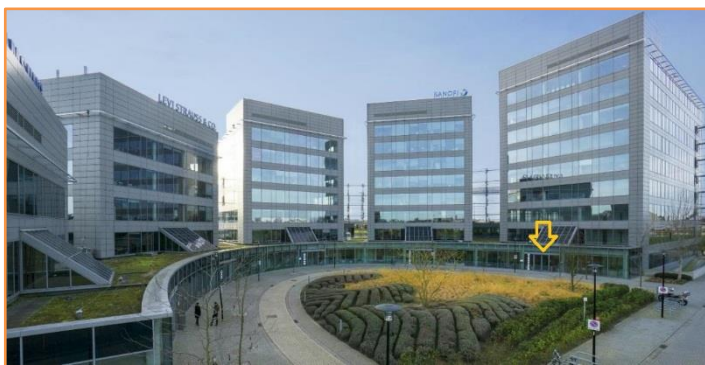

**Business Centre MC-Square**  
 Airport Plaza - Leonardo Da Vincilaan 19  
 1831 Diegem  
 Belgium  
 Tel +32 2 709 72 71

At the office park named “Airport Plaza”, which consists of 5 buildings, our office is located in the highest building “Stockholm”. You can announce your arrival at the reception of the business center “MC Square”.

Coming from Bergen/Mons-Charleroi by E19

Coming from Doornik/Tournai by A8

- On the Brussels’ ring way, take direction Luik/Leuven/Namen
- Take the exit Zaventem Airport and keep left towards Zaventem Airport on the A201
- Take Exit 3 Zaventem Centrum to the N262 and head towards Da Vinci/Luchthaven General Aviation
- At the roundabout, take the 3<sup>th</sup> exit
- Immediately slight left – follow the signs to “Da Vinci” – continue straight onto the tunnel
- Continue straight ahead onto Leonardo Da Vincilaan
- At the roundabout, take the 2nd exit and continue onto Leonardo Da Vincilaan
- Our offices are located at the “Airport-Plaza” office park on the right-hand side, more specifically at the Business Center MC Square, which is in the highest building “Stockholm”

Coming from Leuven/Louvain-Luik/Liège by E40

Coming from Namen/Namur by E411

- On the Brussels’ ring way, take direction Gent/Antwerpen/Zaventem
- Take exit 4 Diegem Woluwelaan towards Vilvoorde / Evere / Airport Zaventem
- Take the ramp onto A201 toward Zaventem Airport
- Keep your right – direction Zaventem Centrum
- At the roundabout, take the 3<sup>th</sup> exit
- Immediately slight left – follow the signs to “Da Vinci” – continue straight onto the tunnel
- Continue straight ahead onto Leonardo Da Vincilaan
- At the roundabout, take the 2nd exit and continue onto Leonardo Da Vincilaan
- Our offices are located at the “Airport-Plaza” office park on the right-hand side, more specifically at the Business Center MC Square, which is in the highest building “Stockholm”